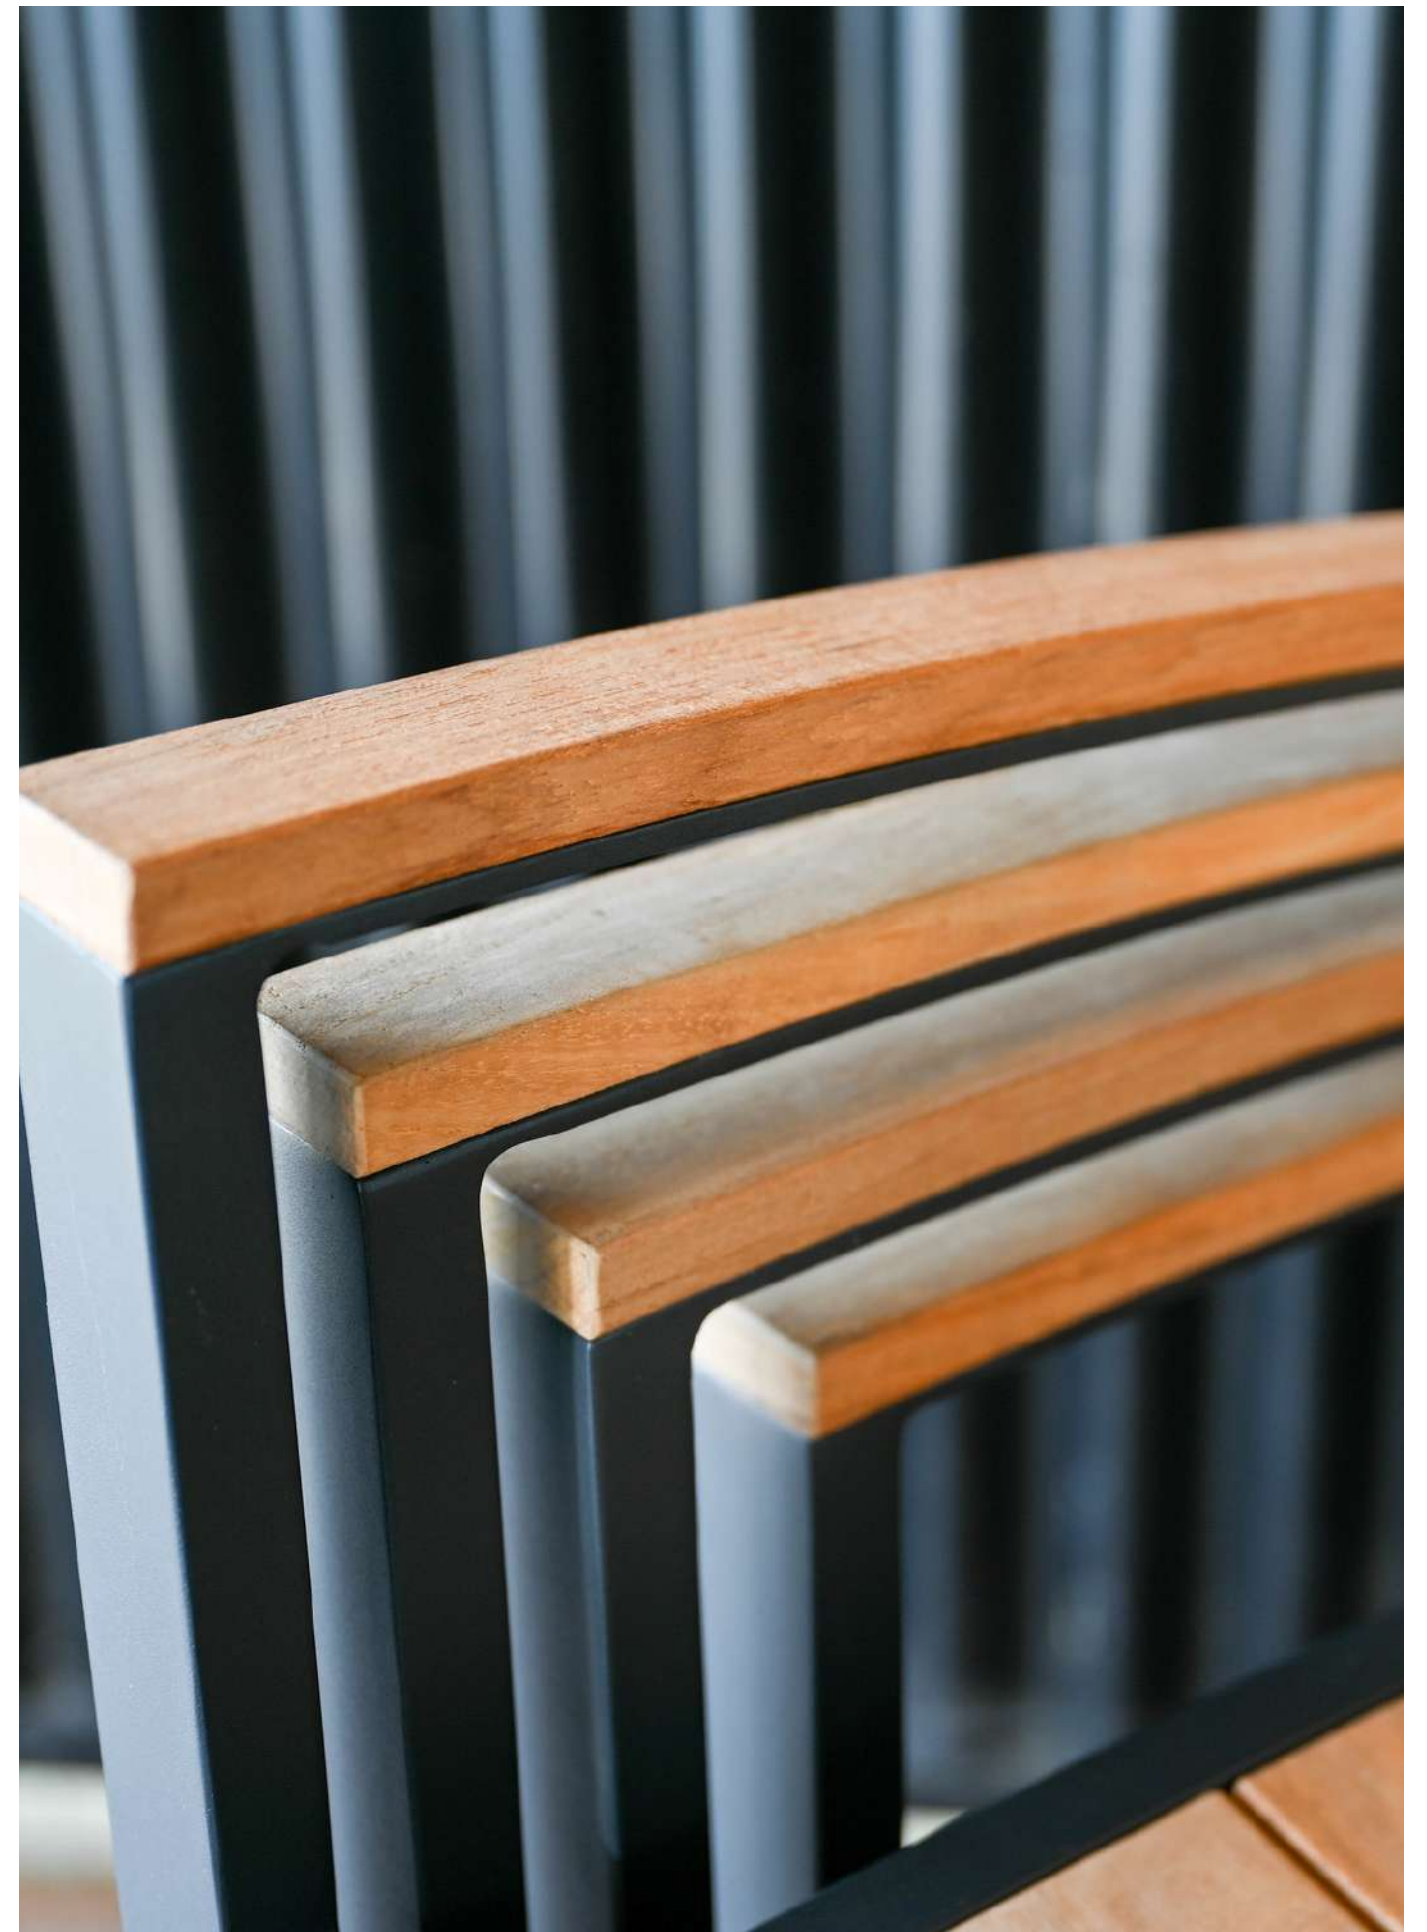

Tribeca

An achievement of modern elegance, the Tribeca collection harbors definitive lines and firm angles, making it the ideal companion to contemporary patios. The ability of each piece to stack up to six (6) units high adds unmatched levels of utility to larger outdoor spaces. The Tribeca collection features a rust-free aluminum frame, all-weather textilene sling, and grade-A Teak accents.